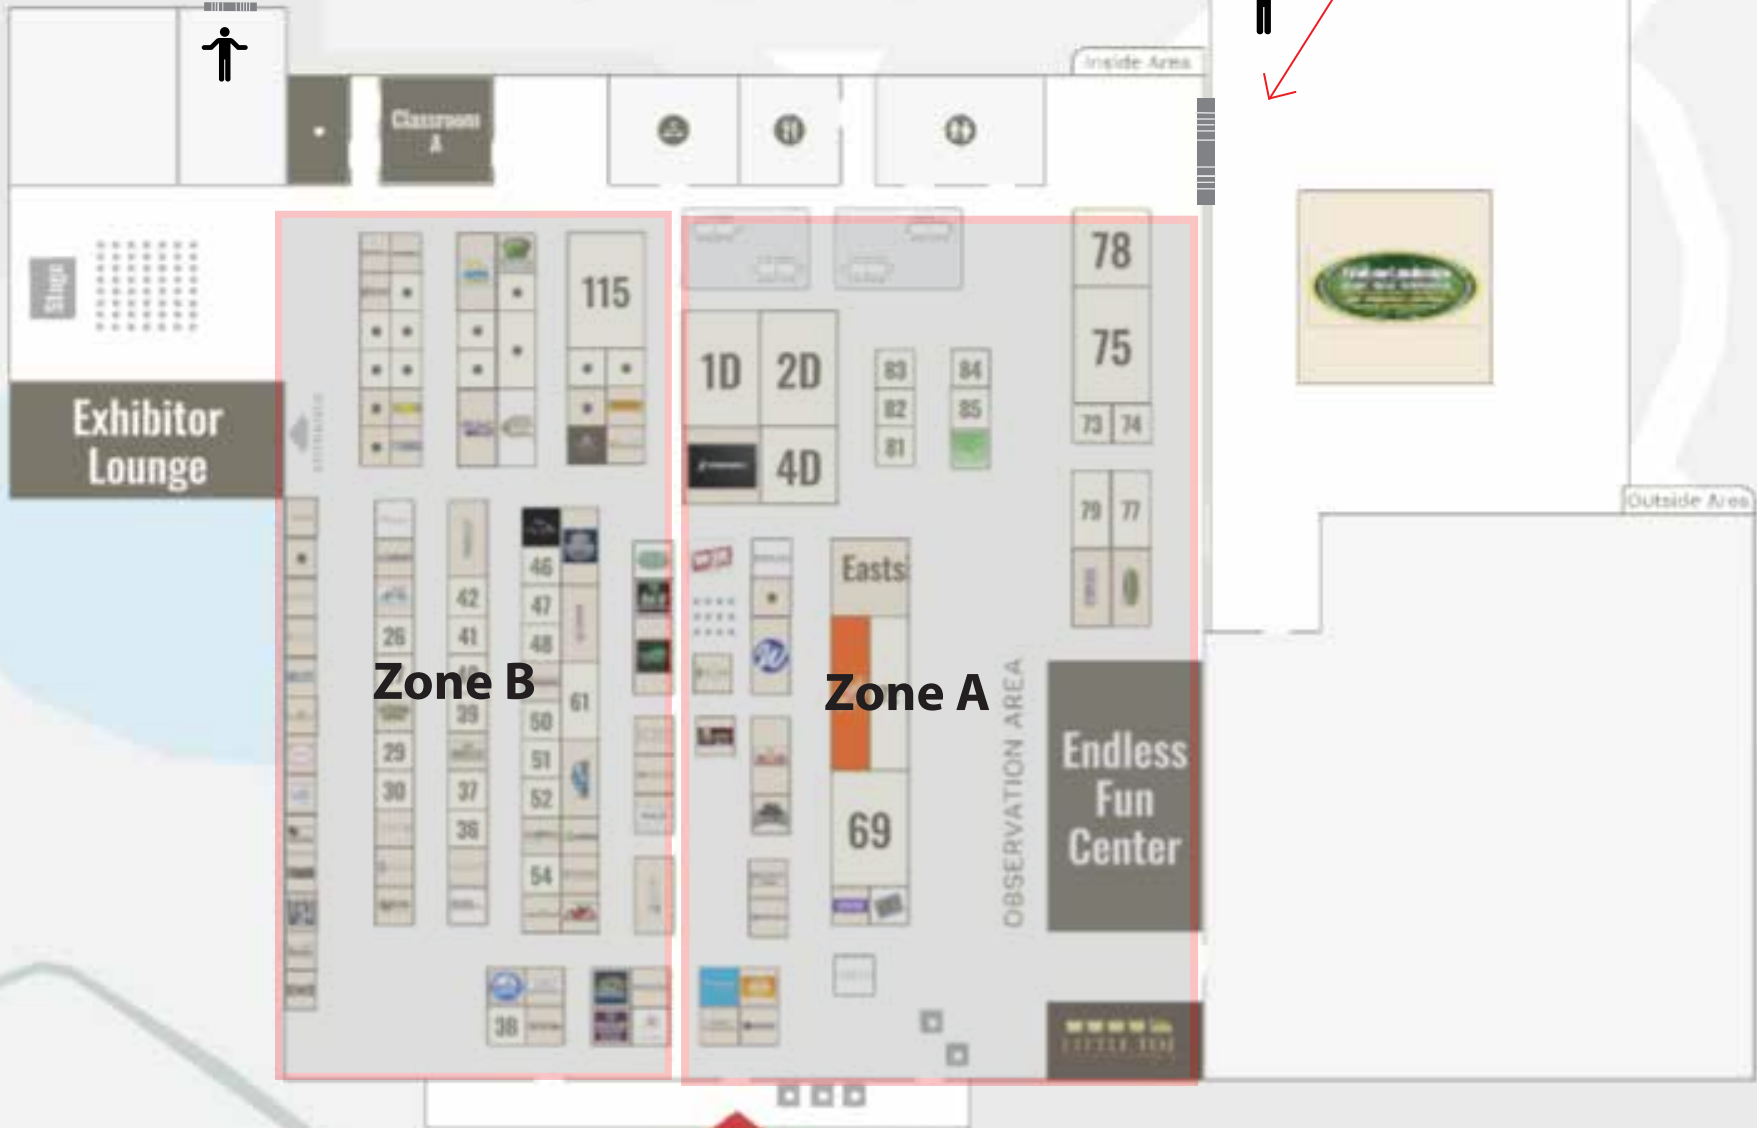

MICHIGAN'S LARGEST
REALESTATE
*Show*TM
March 28 - 29, 2026
Oakland Expo Center, Waterford, MI

Zone B Move-In & Move-Out Location
Freight Door B

Zone A Move-In & Move-Out Location
Freight Door A

ENTRANCE

No loading from front entrance